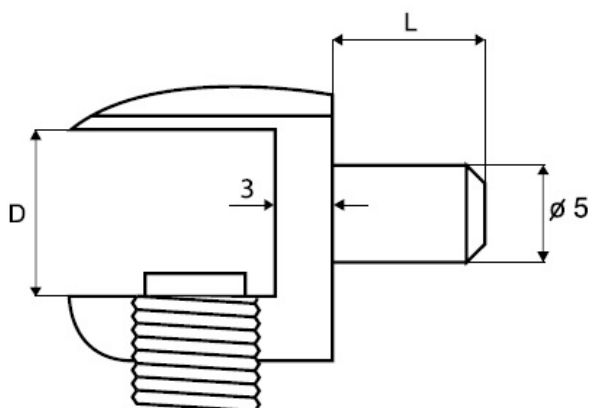

# PRODUCT SHEET

**Description:**

Shelf Support ø5mm, W/Soft Plastic Screw, NPL, F/5mm Glass

**Item number:**

22.02.230-0

Units	Box	Carton	HS Code	Barcode
Pcs.	500	2500	8302420090	 5704866079136

Sizes:	D	Ø	L	
	8 mm	5 mm	8 mm	# 22.02.231
	5 mm	5 mm	8 mm	# 22.02.230